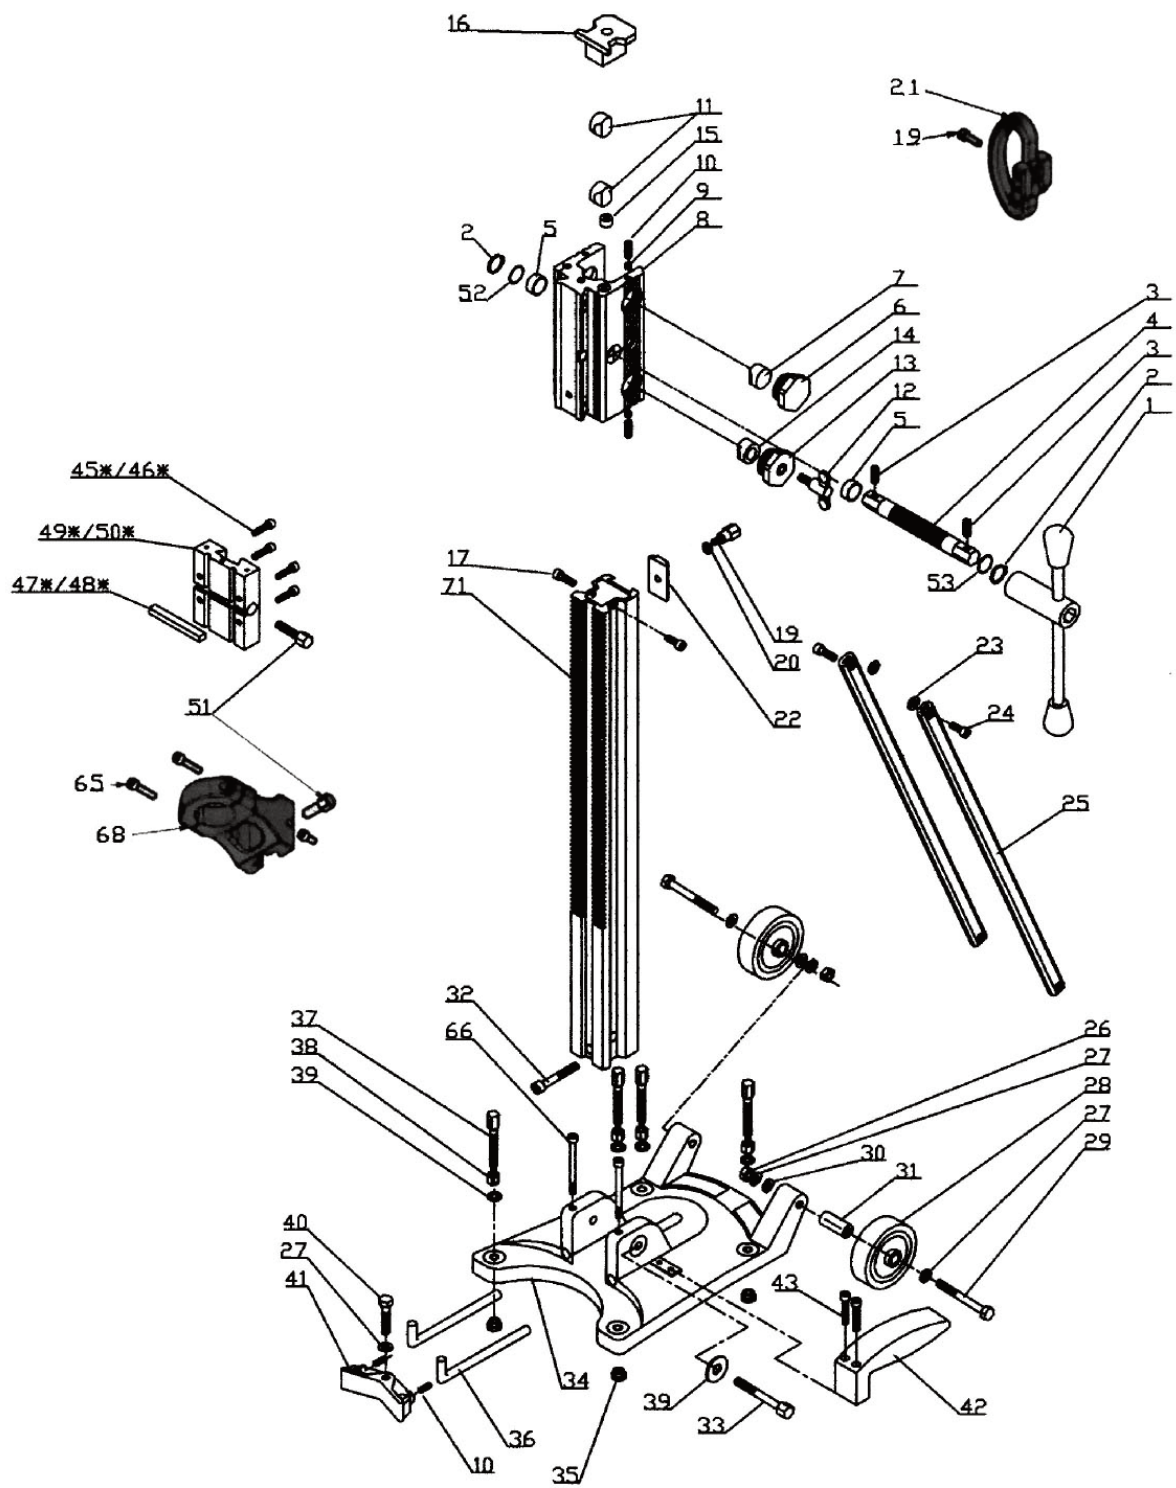

item.	part-no.	description	no.
1	112 0081	cross handle complete	1
2	11N 01101	circlip	2
3	11N 01305	spring plungers with bolt	2
4	11E 01320	feed drive shaft	1
5	11N 00403	DU-bush	2
6	11E 00701	knob holder	1
7	11E 00802	knob	1
8	11E 00438	carriage housing	1
9	11E 00907	fixing knob	2
10	11N 00102	grub screw	4
11	11E 00808	guiding knob	2
12	11N 01303	wing screw	1
13	11E 00704	break knob holder	1
14	11E 00807	break knob	1
15	11N 00301	leveler	1
16	11E 01114	cover	1
17	11N 00818	socket head screw	2
18	11E 00241	guide column	1
19	11E 02410	safety block screw	1
20	11N 00202	washer	1
21	11E E01920	grab handle	1
22	11E 01012	fixing set for guiding	1
23	11N 00221	washer plastic	2
24	11N 00810	socket head screw	2
25	11E 01408	safety column	2
26	11N 00614	hexagon domed cap nut	3
27	11N 00201	washer	3
28	11N 02006	rubber wheel	2
29	11N 01911	socket head screw	2
30	11N 00216	washer plastic	2
31	11E 01331	bush	2
32	11N 00811	socket head screw	3
33	11E 02425	fixing screw	1
34	11E 00150	vacuum combi base	1
35	11N 00302	adjustable bush	4
36	11E 01212	centering stick	2
37	11E 02428	fixing screw M 12	4
38	11N 00602	socket head screw	4
39	11N 00208	washer	4
40	11N 01906	socket head screw	1
41	11E 01220	diamond core drill centering	1
42	11N 03208	handle plastic big	1
43	11N 00858	socket head screw	1
45	11N 00802	socket head screw	2
46	11N 00856	socket head screw 6,25 x 32	4
47	11E 02701	fitting spring 8 x 10 x 100	1
48	11E 02702	fitting spring 8 x 10 (9,5) x 100	1
49	11E 01608	universal - mounting plate holes 8,5	1