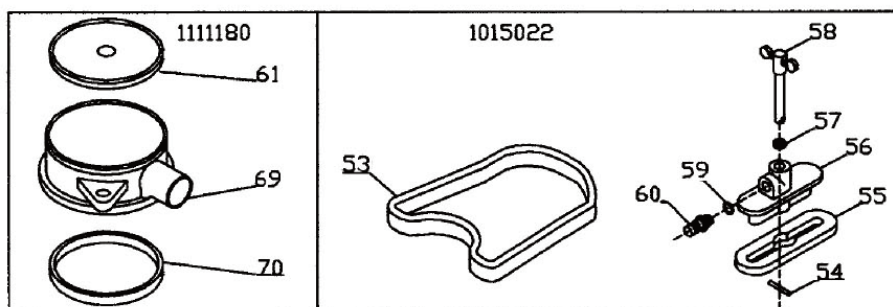

item.	part-no.	description	no.
1	112 0081	cross handle complete	1
2	11N 01101	circlip	2
3	11N 01305	spring plungers with bolt	2
4	11E 01320	feed drive shaft	1
5	11N 00403	DU-bush	2
6	11E 00701	knob holder	1
7	11E 00802	knob	1
8	11E 00438	carriage housing	1
9	11E 00907	fixing knob	2
10	11N 00102	grub screw	4
11	11E 00808	guiding knob	2
12	11N 01303	wing screw	1
13	11E 00704	break knob holder	1
14	11E 00807	break knob	1
15	11N 00301	leveler	1
16	11E 01114	cover	1
17	11N 00818	socket head screw	2
18	11E 00241	guide column	1
19	11E 02410	safety block screw	1
20	11N 00202	washer	1
21	11E E01920	grab handle	1
22	11E 01012	fixing set for guiding	1
23	11N 00221	washer plastic	2
24	11N 00810	socket head screw	2
25	11E 01408	safety column	2
26	11N 00614	hexagon domed cap nut	3
27	11N 00201	washer	3
28	11N 02006	rubber wheel	2
29	11N 01911	socket head screw	2
30	11N 00216	washer plastic	2
31	11E 01331	bush	2
32	11N 00811	socket head screw	3
33	11E 02425	fixing screw	1
34	11E 00150	vacuum combi base	1
35	11N 00302	adjustable bush	4
36	11E 01212	centering stick	2
37	11E 02428	fixing screw M 12	4
38	11N 00602	socket head screw	4
39	11N 00208	washer	4
40	11N 01906	socket head screw	1
41	11E 01220	diamond core drill centering	1
42	11N 03208	handle plastic big	1
43	11N 00858	socket head screw	1
45	11N 00802	socket head screw	2
46	11N 00856	socket head screw 6,25 x 32	4
47	11E 02701	fitting spring 8 x 10 x 100	1
48	11E 02702	fitting spring 8 x 10 (9,5) x 100	1
49	11E 01608	universal - mounting plate holes 8,5	1