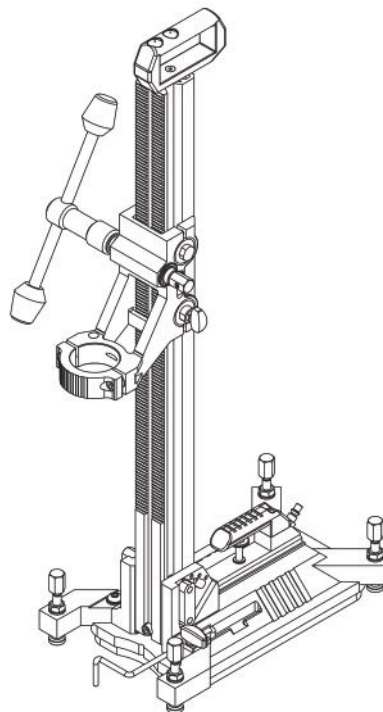

Spare parts/Part lists

Drill rig

KDS130

KERN-DEUDIAM
Diamantwerkzeuge und Maschinen GmbH

Tel. +49 5257 507-0 Industriestraße 24
Fax +49 5257 507-40 33161 Hövelhof
kern-deudiam.de | info@kern-deudiam.de