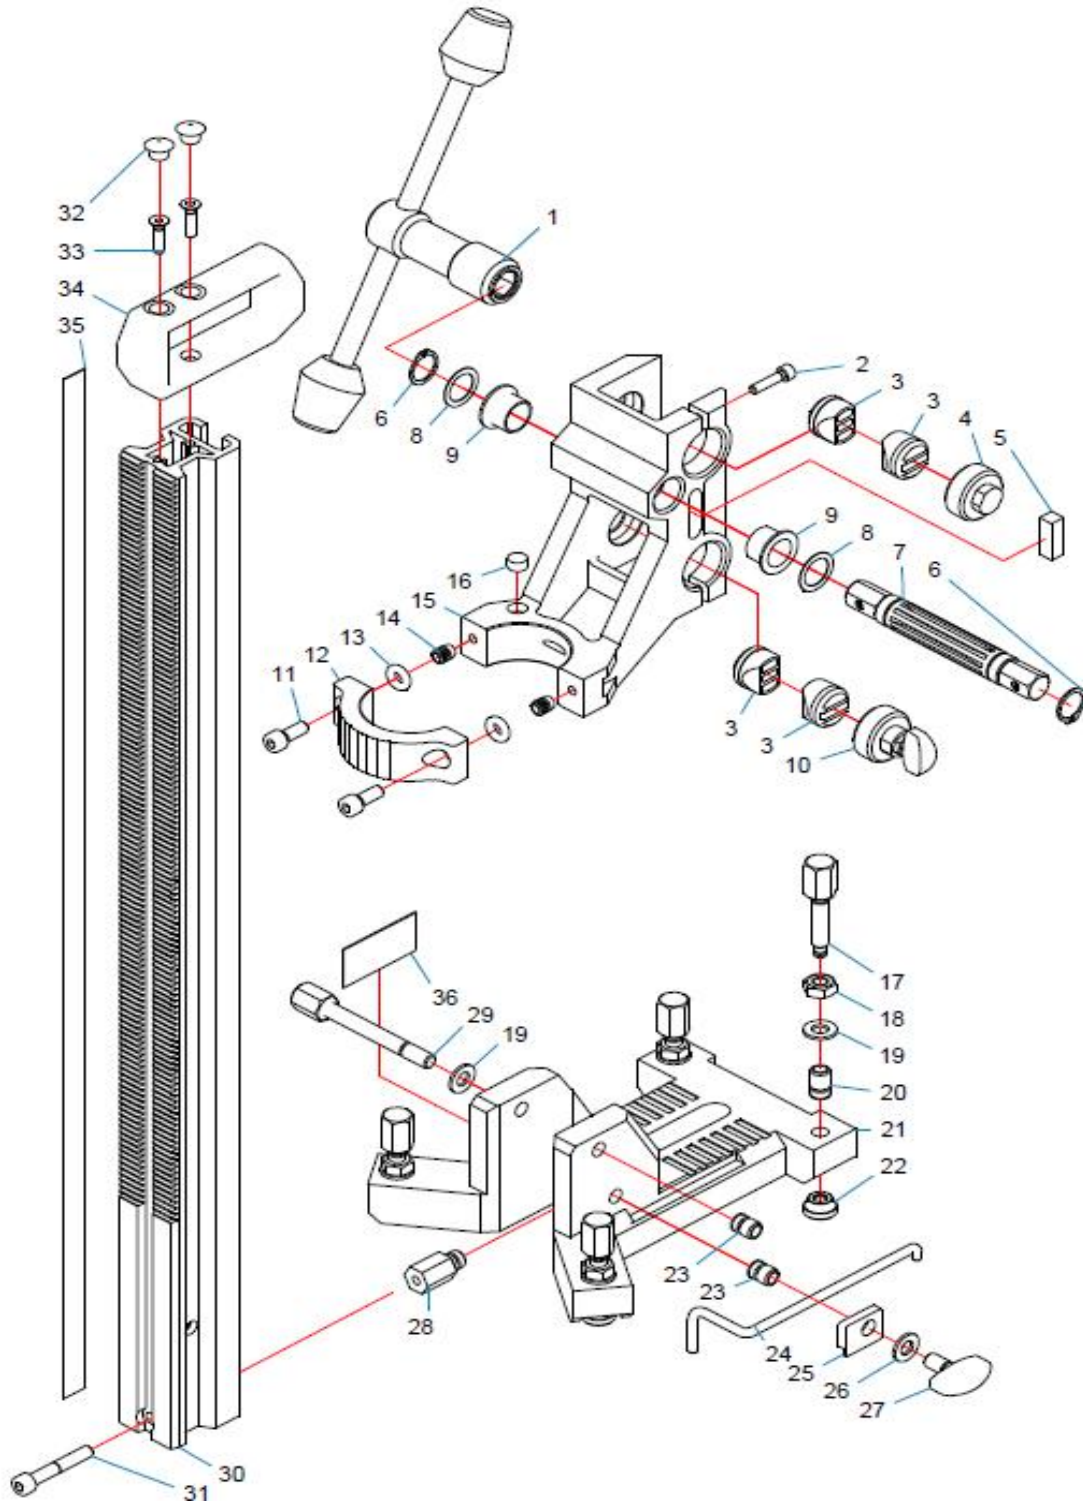

Spare parts/Part lists

Drill rig

KDS130

KERN-DEUDIAM
Diamantwerkzeuge und Maschinen GmbH

Tel. +49 5257 507-0 Industriestraße 24
Fax +49 5257 507-40 33161 Hövelhof
kern-deudiam.de | info@kern-deudiam.de

KDS130 Drill Rig - Spare partslist

Version:	Page: 2/3		
----------	-----------	--	--

KDS130 Drill Rig - Spare partlist

Version:	Page: 3/3	
----------	-----------	--

ITEM	QTY	NAME	DESCR
1	1	791503X	Grip (Ass)
2	2	FBC825	Cylinder Head Cap Screw
3	4	792301	Slide Block
4	1	7980023	Sliderblock Holder
5	1	A5026	Leveller
6	2	FR020	Spring Retaining Ring
7	1	7980022	Spindle
8	2	FS20P3	Shimring
9	2	ET019A	Bearing
10	1	7980009	Adjusting nut (ASS)
11	2	FBC020	Cylinder Head Cap Screw
12	1	7980021	Klemring A/B
13	2	E4008B	O-Ring
14	2	FG0812	Helicoil
15	1	7980083	Sliding House
16	1	F1066	leveller
17	4	7980029	Adjustment bolt M10 L=50
18	4	FM10	Hex Nut
19	5	FS10	Washer
20	4	FG1020	Helicoil
21	2	7980080A	Base Without Logo
22	4	F42611	Pressure-ring
23	2	FG1015	Helicoil
24	1	7980052	Centring Device
25	1	7980037	Clamping Plate
26	1	FS10K1	Washer
27	1	F40013	Wing knob
28	1	7980027	Column stop
29	1	7980025	Hex Bolt
30	1	7980030	Column
31	1	FBC050	Cylinder Head Cap Screw
32	2	F41212B	Cover
33	2	FF3630	Countersunk Srew
34	1	791523	Grip
35	1	792209	Depth Indicator
36	1	UAB006	Type Plate