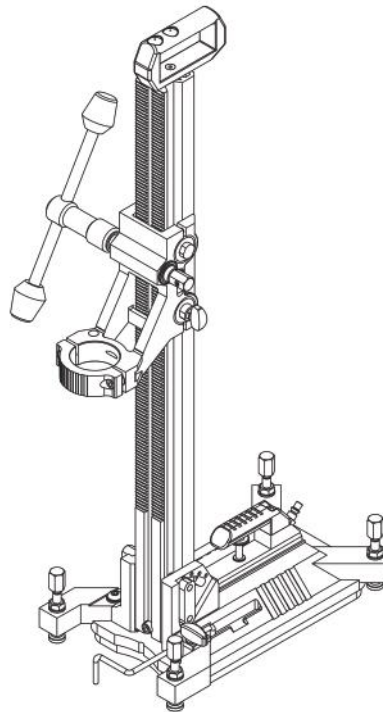

Spare parts/Part lists

Drill rig

KDS150

KERN-DEUDIAM
Diamantwerkzeuge und Maschinen GmbH

Tel. +49 5257 507-0 Industriestraße 24
Fax +49 5257 507-40 33161 Hövelhof
kern-deudiam.de | info@kern-deudiam.de