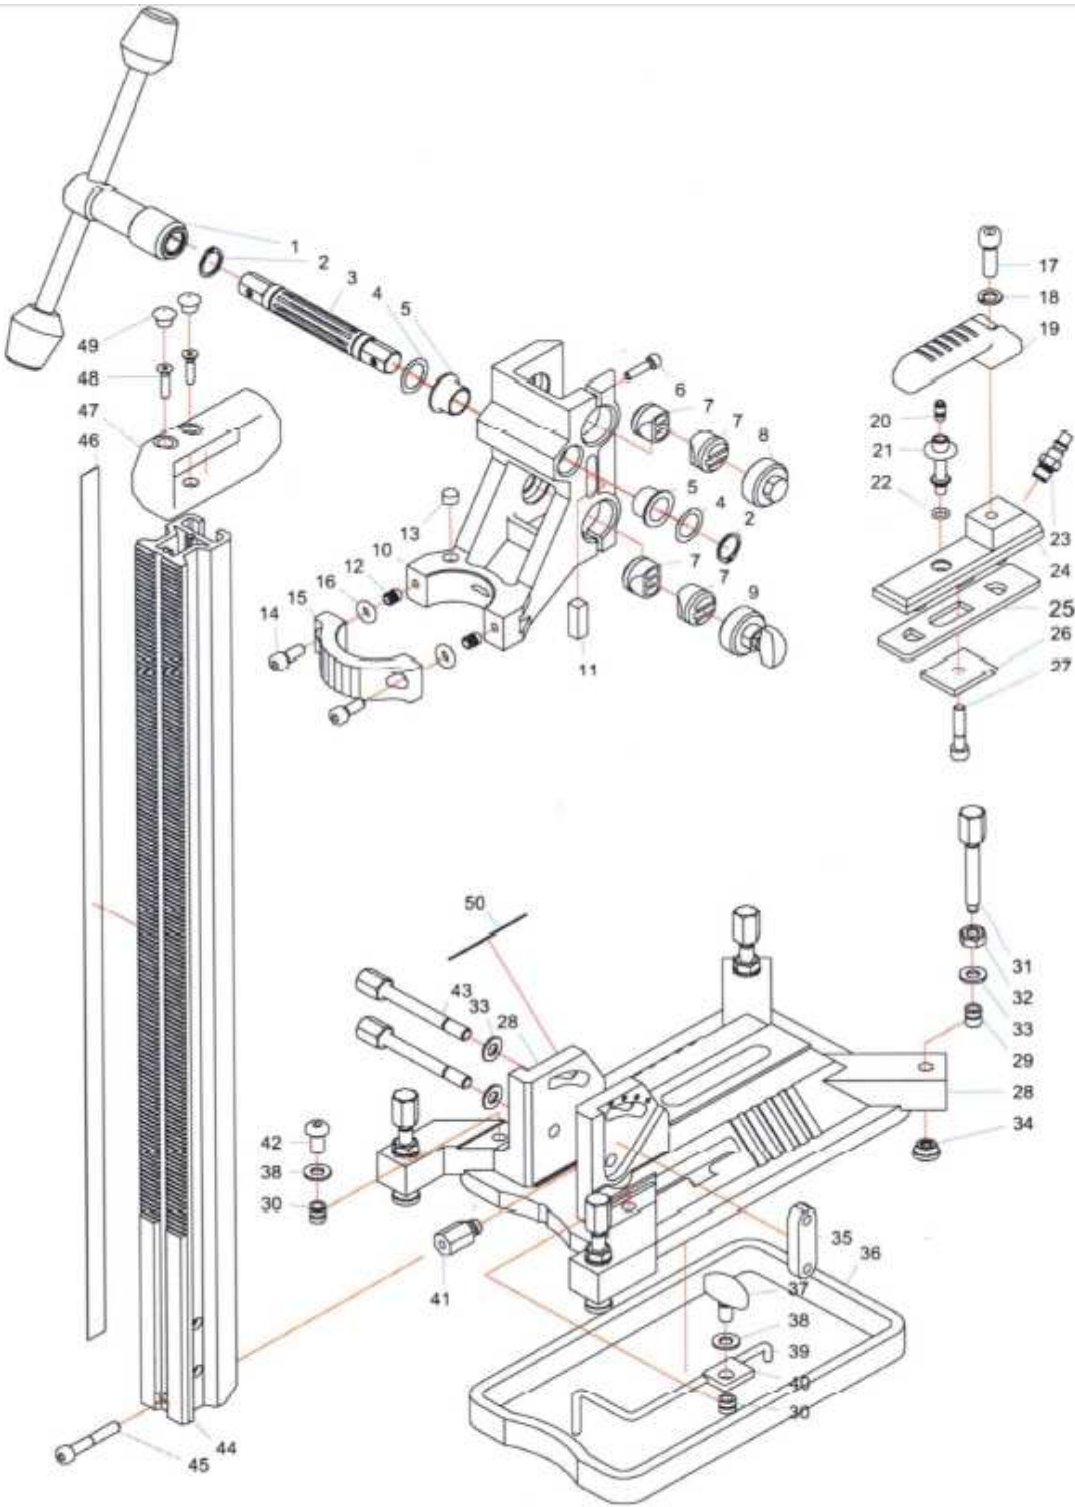

# Spare parts/Part lists

Drill rig

---

# KDS150 Drill Rig - Spare partslist

## KDS150 Drill Rig - Spare partslist

1-3-2012	Version:	Page: 3/3
----------	----------	-----------

ITEM	QTY	NAME	DESCR
1	1	791503X	Grip (ASS)
2	2	FR020	Spring Retaining Ring
3	1	7980022	Spindle
4	2	FS20P3	Shimring
5	2	ET019A	Bearing
6	2	FBC825	Cylinder Head Cap Screw
7	4	792301	Slide Block
8	1	7980023	Sliderblock Holder
9	1	7980009	Adjusting nut (ASS)
10	1	7980083C	Sliding House
11	1	A5026	Leveler
12	2	FG0812	Helicoil
13	1	F1066	Leveller ( round )
14	2	FBC020	Cylinder Head Cap Screw
15	1	7980021	Klemring A/B
16	2	E4008B	O-Ring
17	1	FBC130	Cylinder Head Cap Screw
18	1	FV10	Spring Washer
19	1	7980086	Handgrip
20	1	792104	Spring
21	1	791103	Vacuum Release Knob
22	1	E4008A	O-Ring
23	1	F43222	Orion Tule
24	1	7980010	Vacuumblock Complete
25	1	E4050B	O-Ring
26	1	7980044	Klemplaat
27	1	FBC040	Cylinder Head Cap Screw
28	1	791501X	Base
29	4	FG1015	Helicoil
31	4	7980028	Adjustment bolt M10 L=70
32	4	FM10	Hex Nut
33	6	FS10	Washer
34	4	F42611	Pressure-ring
35	1	7980026	Clamping Block
36	1	791521	Rubber Vacuumbase
37	1	F40013	Wing knob
38	2	FS10K1	Washer
39	1	7980036	Centrepoint
40	1	7980037	Clamping Plate
41	1	7980027	Column stop
42	1	FBE1220	Hexagon Socket Button Head Screw
43	2	7980025	Hex Bolt
44	1	7980031	Column
45	1	FBC050	Cylinder Head Cap Screw
46	1	792209	Depth Indicator
47	1	791523	Grip
48	2	FF3630	Countersunk Srew
49	2	F41212B	Cover
50	1	UAB006	Type Plate